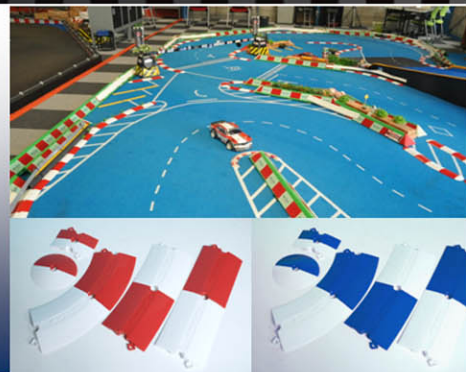

Track Kerbs System

With Team Tetsujin's Track Kerbs System, you can make any course layout for any purpose. Have the freedom to design a realistic practice course. Combinations are endless!

Our Track Kerbs Systems are used at many circuits in Japan.

A 0.2mm line is carved on the surface of the kerbs system to allow wheels to slide off easily. When the wheels run on the line, they will also make particular sounds, allowing you to mark yours or other people's performance precisely.

*For the carpet use only. Place the tape on the markers (or the track curb system) and press them on the carpet tightly.